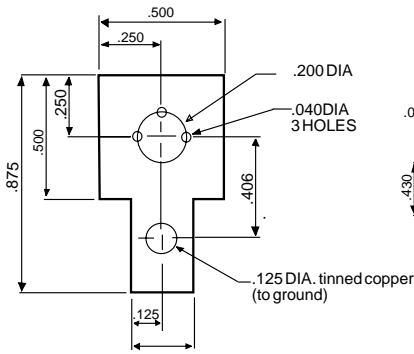

Sil-Pad® Shield

Standard Configurations

P/N 09SPS01-002 (TO-220)

P/N 09SPS01-001 (TO-3)

P/N 09SPS01-009

P/N 09SPS01-011 (TO-5)

P/N 09SPS01-016 (TO-3)

P/N 09SPS01-017 (TO-66)

P/N 09SPS01-020 (DO-5)

P/N 09SPS01-023 (TO-3)

P/N 09SPS01-019 (DO-4)

Contact the factory for other configurations.