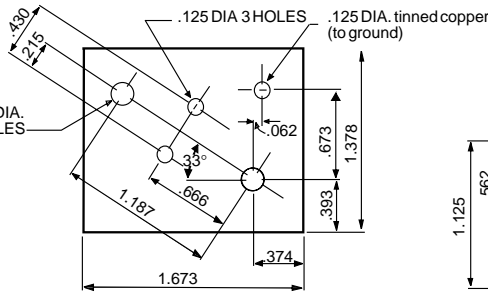

Sil-Pad® Shield

Standard Configurations

P/N 09SPS01-002 (TO-220)

P/N 09SPS01-001 (TO-3)

P/N 09SPS01-009

P/N 09SPS01-011 (TO-5)

P/N 09SPS01-016 (TO-3)

P/N 09SPS01-017 (TO-66)

P/N 09SPS01-020 (DO-5)

P/N 09SPS01-023 (TO-3)

P/N 09SPS01-019 (DO-4)

Contact the factory for other configurations.