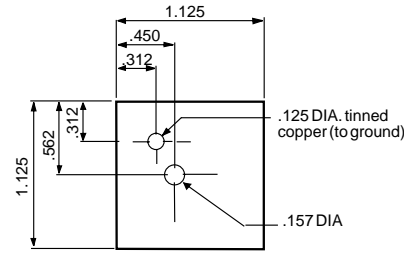

Sil-Pad® Shield

Standard Configurations

P/N 09SPS01-002 (TO-220)

P/N 09SPS01-001 (TO-3)

P/N 09SPS01-009

P/N 09SPS01-011 (TO-5)

P/N 09SPS01-016 (TO-3)

P/N 09SPS01-017 (TO-66)

P/N 09SPS01-020 (DO-5)

P/N 09SPS01-023 (TO-3)

P/N 09SPS01-019 (DO-4)

Contact the factory for other configurations.