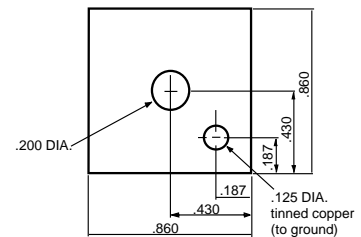

Sil-Pad® Shield

Standard Configurations

P/N 09SPS01-002 (TO-220)

P/N 09SPS01-001 (TO-3)

P/N 09SPS01-009

P/N 09SPS01-011 (TO-5)

P/N 09SPS01-016 (TO-3)

P/N 09SPS01-017 (TO-66)

P/N 09SPS01-020 (DO-5)

P/N 09SPS01-023 (TO-3)

P/N 09SPS01-019 (DO-4)

Contact the factory for other configurations.