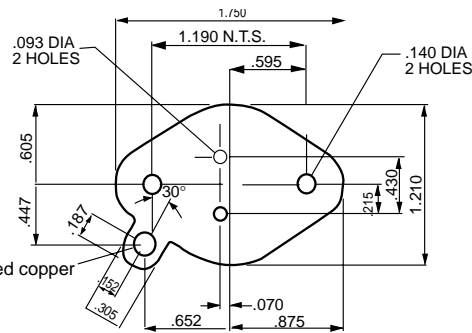

Sil-Pad® Shield

Standard Configurations

P/N 09SPS01-002 (TO-220)

P/N 09SPS01-001 (TO-3)

P/N 09SPS01-009

P/N 09SPS01-011 (TO-5)

P/N 09SPS01-016 (TO-3)

P/N 09SPS01-017 (TO-66)

P/N 09SPS01-020 (DO-5)

P/N 09SPS01-023 (TO-3)

P/N 09SPS01-019 (DO-4)

Contact the factory for other configurations.