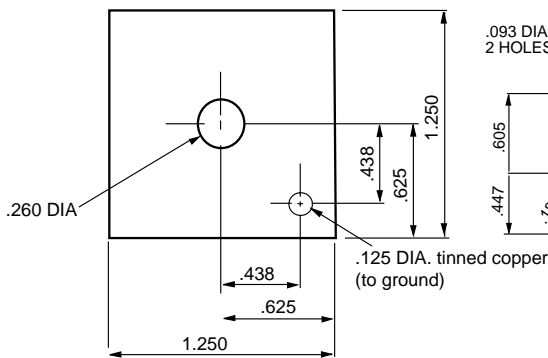

Sil-Pad® Shield

Standard Configurations

P/N 09SPS01-002 (TO-220)

P/N 09SPS01-001 (TO-3)

P/N 09SPS01-009

P/N 09SPS01-011 (TO-5)

P/N 09SPS01-016 (TO-3)

P/N 09SPS01-017 (TO-66)

P/N 09SPS01-020 (DO-5)

P/N 09SPS01-023 (TO-3)

P/N 09SPS01-019 (DO-4)

Contact the factory for other configurations.