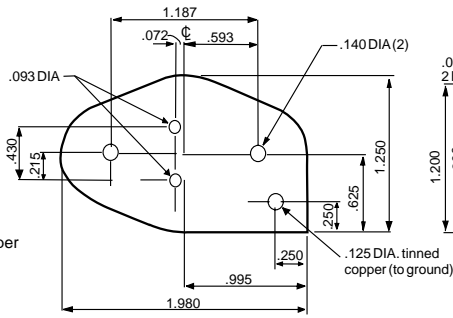

Sil-Pad® Shield

Standard Configurations

P/N 09SPS01-002 (TO-220)

P/N 09SPS01-001 (TO-3)

P/N 09SPS01-009

P/N 09SPS01-011 (TO-5)

P/N 09SPS01-016 (TO-3)

P/N 09SPS01-017 (TO-66)

P/N 09SPS01-020 (DO-5)

P/N 09SPS01-023 (TO-3)

P/N 09SPS01-019 (DO-4)

Contact the factory for other configurations.