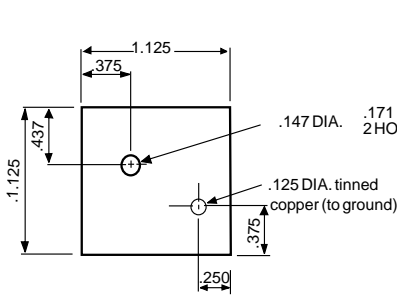

Sil-Pad® Shield

Standard Configurations

P/N 09SPS01-002 (TO-220)

P/N 09SPS01-001 (TO-3)

P/N 09SPS01-009

P/N 09SPS01-011 (TO-5)

P/N 09SPS01-016 (TO-3)

P/N 09SPS01-017 (TO-66)

P/N 09SPS01-020 (DO-5)

P/N 09SPS01-023 (TO-3)

P/N 09SPS01-019 (DO-4)

Contact the factory for other configurations.