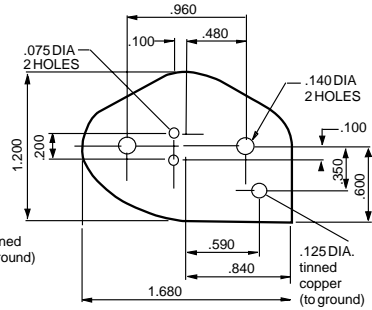

Sil-Pad® Shield

Standard Configurations

P/N 09SPS01-002 (TO-220)

P/N 09SPS01-001 (TO-3)

P/N 09SPS01-009

P/N 09SPS01-011 (TO-5)

P/N 09SPS01-016 (TO-3)

P/N 09SPS01-017 (TO-66)

P/N 09SPS01-020 (DO-5)

P/N 09SPS01-023 (TO-3)

P/N 09SPS01-019 (DO-4)

Contact the factory for other configurations.